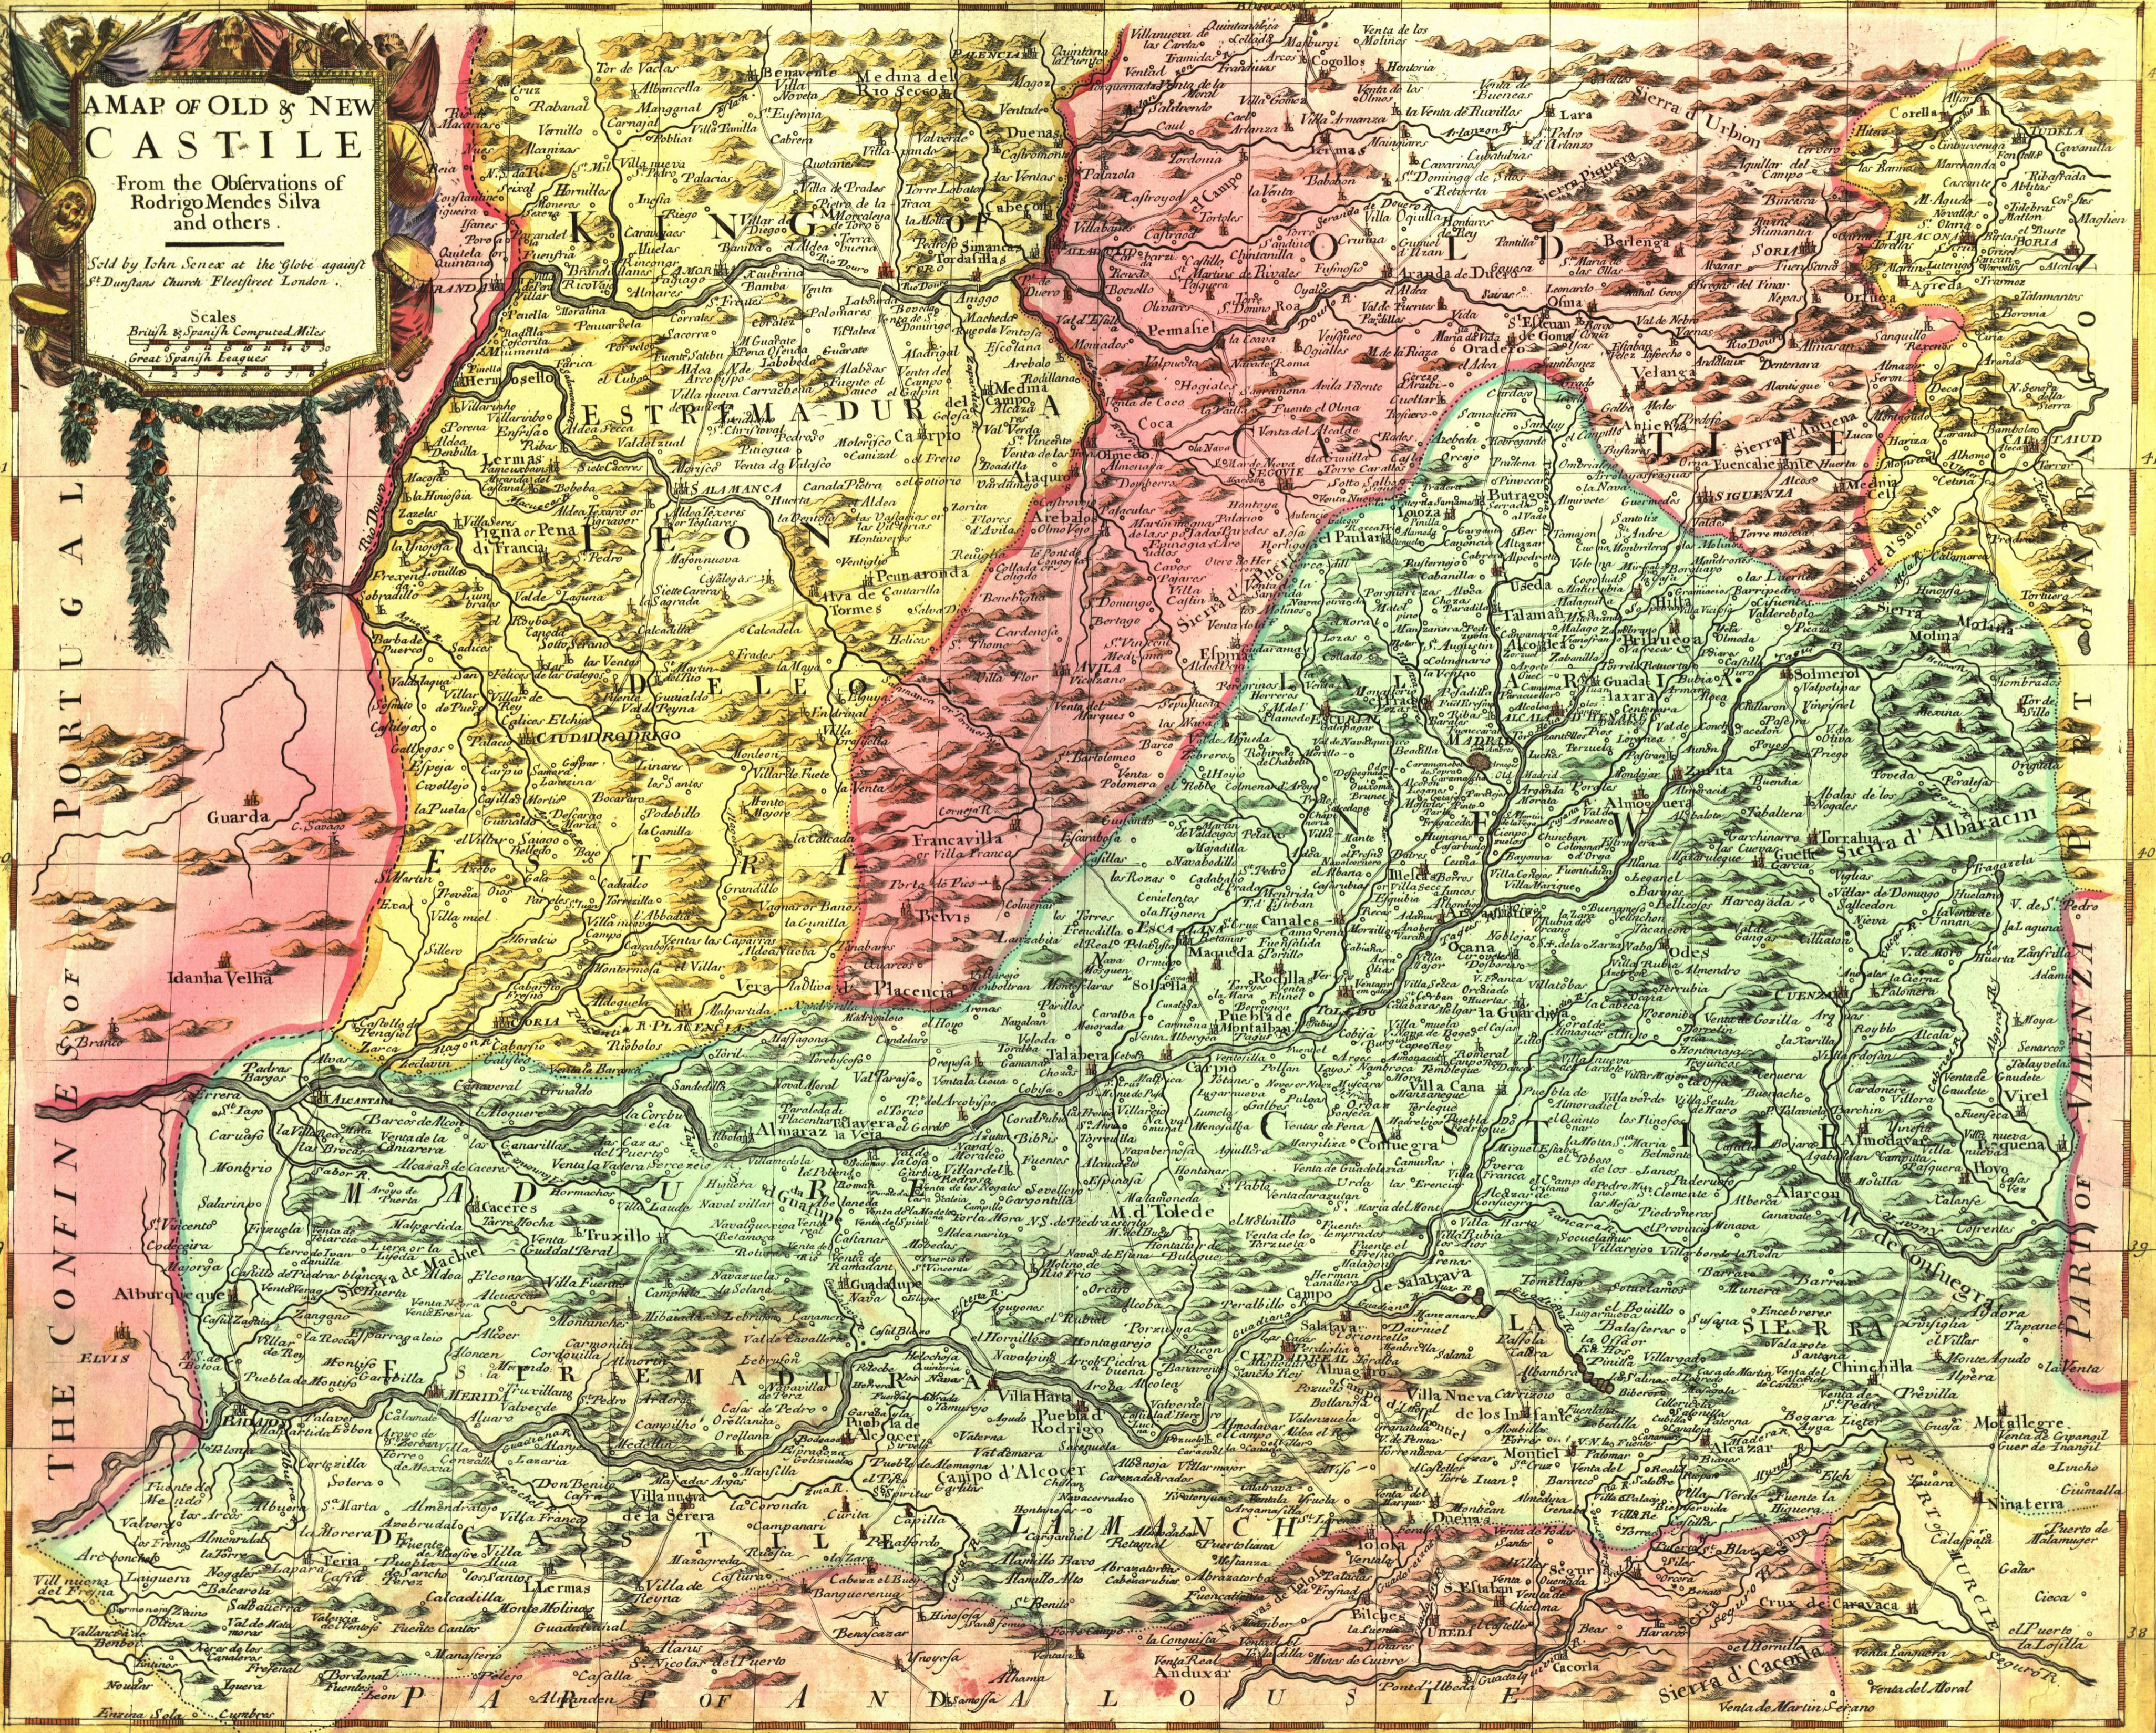

A MAP OF OLD & NEW CASTILE

From the Observations of Rodrigo Mendes Silva and others.

Sold by John Senex at the Globe against St Dunstons Church Fleetstreet London.

Scales

British & Spanish Computed Miles

Great Spanish Leagues

THE CONFINE OF PORTUGAL

THE CONFINE OF VALENZA

41

41

40

40

39

39

38

38

7 6 5 4 3 2 1